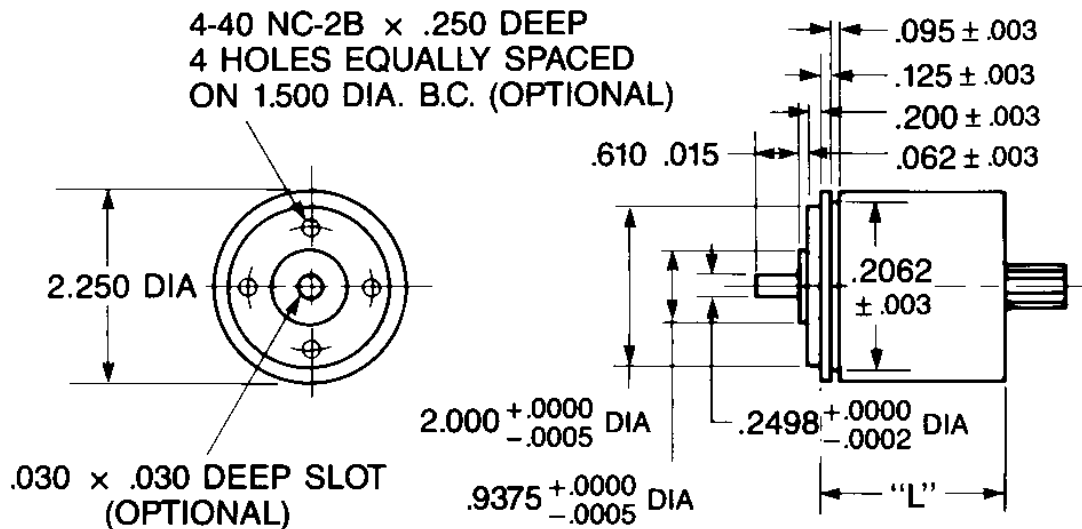

ABSOLUTE CONTACT ENCODER Model VBE23

ELECTRICAL

Voltage	5 to 28 VDC
Resolution	To 8 bits in Single Turn To 17 Bits in Multi-turn
Counting Speed	Up to 200 RPM
Code	Binary (Increase count CW or CCW)
Accuracy	±½ Bit

MECHANICAL

Mounting	Flange, Servo, Face
Shaft Seals	Available
Leads	Pigtail Standard
Connectors	Available
Temperature	-54°C to 125°C
Vibration	Consult Factory
Shock	Consult Factory

-- An Electromotive Solutions Company --